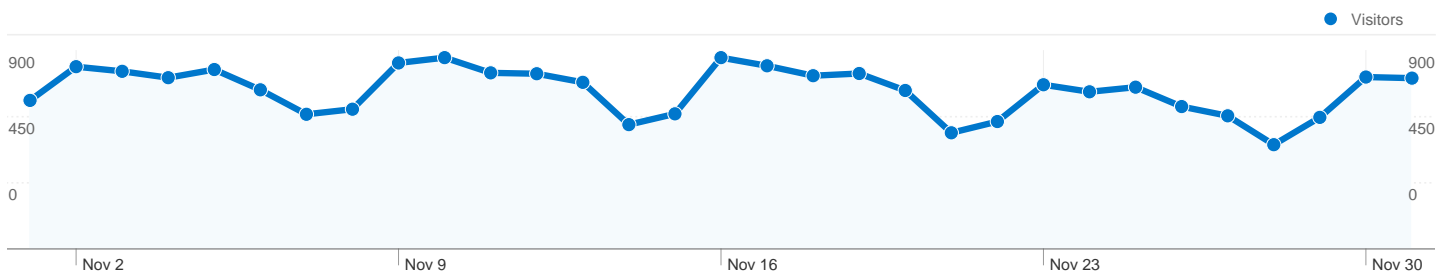

**Site Usage**

**31,969** Visits

**23.87%** Bounce Rate

**209,730** Pageviews

**00:04:50** Avg. Time on Site

**6.56** Pages/Visit

**29.57%** % New Visits

**Visitors Overview**

**Visitors**  
**11,381**

**Map Overlay world**

**Traffic Sources Overview**

**Content Overview**

Pages	Pageviews	% Pageviews
/waterfordmessageboard/index.	28,991	13.82%
/waterfordmessageboard/viewf	15,437	7.36%
/waterfordmessageboard/viewf	11,240	5.36%
/waterfordmessageboard/viewf	3,414	1.63%
/waterfordmessageboard/postin	3,320	1.58%

## 11,381 people visited this site

31,969 Visits

11,381 Absolute Unique Visitors

209,730 Pageviews

6.56 Average Pageviews

00:04:50 Time on Site

23.87% Bounce Rate

29.57% New Visits

**31,969 visits came from 90 countries/territories**

Site Usage

Country/Territory	Visits	Pages/Visit	Avg. Time on Site	% New Visits	Bounce Rate
<b>Visits</b> <b>31,969</b> % of Site Total: 100.00%	<b>Pages/Visit</b> <b>6.56</b> Site Avg: 6.56 (0.00%)	<b>Avg. Time on Site</b> <b>00:04:50</b> Site Avg: 00:04:50 (0.00%)	<b>% New Visits</b> <b>29.61%</b> Site Avg: 29.57% (0.15%)	<b>Bounce Rate</b> <b>23.87%</b> Site Avg: 23.87% (0.00%)	
Ireland	26,094	6.76	00:04:57	28.11%	22.09%
United Kingdom	2,280	6.08	00:04:24	37.06%	31.71%
United States	1,301	5.26	00:03:08	29.59%	29.67%
Canada	301	6.72	00:04:23	30.90%	27.57%
France	275	5.87	00:06:32	33.82%	20.73%
Belgium	224	6.31	00:06:56	28.57%	20.09%
Australia	222	4.30	00:03:42	36.94%	33.33%
Spain	193	6.78	00:04:18	70.47%	17.10%
(not set)	167	7.07	00:10:23	23.95%	32.34%