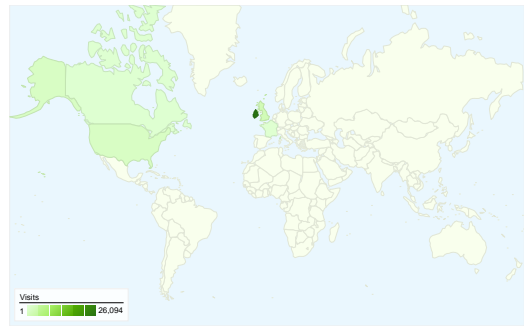

**Site Usage**

**31,969** Visits

**23.87%** Bounce Rate

**209,730** Pageviews

**00:04:50** Avg. Time on Site

**6.56** Pages/Visit

**29.57%** % New Visits

**Visitors Overview**

**Visitors**  
**11,381**

**Map Overlay world**

**Traffic Sources Overview**

**Content Overview**

Pages	Pageviews	% Pageviews
/waterfordmessageboard/index.	28,991	13.82%
/waterfordmessageboard/viewf	15,437	7.36%
/waterfordmessageboard/viewf	11,240	5.36%
/waterfordmessageboard/viewf	3,414	1.63%
/waterfordmessageboard/postin	3,320	1.58%

**All traffic sources sent a total of 31,969 visits**

-  **48.92%** Direct Traffic
-  **5.87%** Referring Sites
-  **45.22%** Search Engines

- **Direct Traffic**  
15,638.00 (48.92%)
- **Search Engines**  
14,456.00 (45.22%)
- **Referring Sites**  
1,875.00 (5.87%)

**31,969 visits came from 90 countries/territories**

Site Usage

Country/Territory	Visits	Pages/Visit	Avg. Time on Site	% New Visits	Bounce Rate
<b>Visits</b> <b>31,969</b> % of Site Total: 100.00%	<b>Pages/Visit</b> <b>6.56</b> Site Avg: 6.56 (0.00%)	<b>Avg. Time on Site</b> <b>00:04:50</b> Site Avg: 00:04:50 (0.00%)	<b>% New Visits</b> <b>29.61%</b> Site Avg: 29.57% (0.15%)	<b>Bounce Rate</b> <b>23.87%</b> Site Avg: 23.87% (0.00%)	
Ireland	26,094	6.76	00:04:57	28.11%	22.09%
United Kingdom	2,280	6.08	00:04:24	37.06%	31.71%
United States	1,301	5.26	00:03:08	29.59%	29.67%
Canada	301	6.72	00:04:23	30.90%	27.57%
France	275	5.87	00:06:32	33.82%	20.73%
Belgium	224	6.31	00:06:56	28.57%	20.09%
Australia	222	4.30	00:03:42	36.94%	33.33%
Spain	193	6.78	00:04:18	70.47%	17.10%
(not set)	167	7.07	00:10:23	23.95%	32.34%