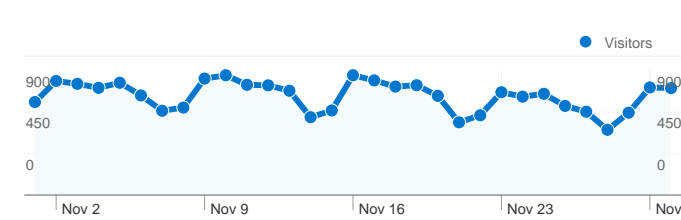

**Site Usage**

**31,969** Visits

**23.87%** Bounce Rate

**209,730** Pageviews

**00:04:50** Avg. Time on Site

**6.56** Pages/Visit

**29.57%** % New Visits

**Visitors Overview**

## 11,381 people visited this site

31,969 Visits

11,381 Absolute Unique Visitors

209,730 Pageviews

6.56 Average Pageviews

00:04:50 Time on Site

23.87% Bounce Rate

29.57% New Visits

**31,969 visits came from 90 countries/territories**

Site Usage

Country/Territory	Visits	Pages/Visit	Avg. Time on Site	% New Visits	Bounce Rate
<b>Visits</b> <b>31,969</b> % of Site Total: 100.00%	<b>Pages/Visit</b> <b>6.56</b> Site Avg: 6.56 (0.00%)	<b>Avg. Time on Site</b> <b>00:04:50</b> Site Avg: 00:04:50 (0.00%)	<b>% New Visits</b> <b>29.61%</b> Site Avg: 29.57% (0.15%)	<b>Bounce Rate</b> <b>23.87%</b> Site Avg: 23.87% (0.00%)	
Ireland	26,094	6.76	00:04:57	28.11%	22.09%
United Kingdom	2,280	6.08	00:04:24	37.06%	31.71%
United States	1,301	5.26	00:03:08	29.59%	29.67%
Canada	301	6.72	00:04:23	30.90%	27.57%
France	275	5.87	00:06:32	33.82%	20.73%
Belgium	224	6.31	00:06:56	28.57%	20.09%
Australia	222	4.30	00:03:42	36.94%	33.33%
Spain	193	6.78	00:04:18	70.47%	17.10%
(not set)	167	7.07	00:10:23	23.95%	32.34%

Netherlands	<b>136</b>	6.46	00:02:56	13.97%	17.65%
					1 - 10 of 90

Pages on this site were viewed a total of 209,730 times

209,730 Pageviews

144,207 Unique Views

23.87% Bounce Rate