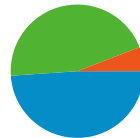

- **Direct Traffic**
  15,638.00 (48.92%)
- **Search Engines**
  14,456.00 (45.22%)
- **Referring Sites**
  1,875.00 (5.87%)

Top Traffic Sources

Sources	Visits	% visits	Keywords	Visits	% visits
(direct) ((none))	15,638	48.92%	up the deise	2,914	20.16%
google (organic)	13,595	42.53%	upthedeise	2,450	16.95%
bing (organic)	461	1.44%	upthedeise.com	603	4.17%
boards.ie (referral)	284	0.89%	www.upthedeise.com	388	2.68%
upthedeise.com (referral)	268	0.84%	pennys waterford	192	1.33%