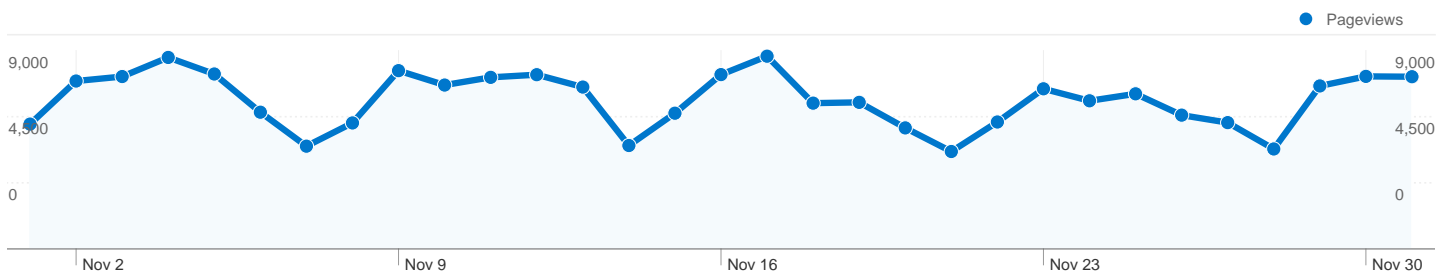

Pages on this site were viewed a total of 209,730 times

209,730 Pageviews

144,207 Unique Views

23.87% Bounce Rate

AdSense Performance

0 AdSense Page Impressions

$0.00 AdSense Revenue

0 AdSense Unit Impressions

Top Content

Pages	Pageviews	% Pageviews
/waterfordmessageboard/index.php	28,991	13.82%
/waterfordmessageboard/viewforum.php?f=13	15,437	7.36%
/waterfordmessageboard/viewforum.php?f=1	11,240	5.36%
/waterfordmessageboard/viewforum.php?f=14	3,414	1.63%
/waterfordmessageboard/posting.php	3,320	1.58%