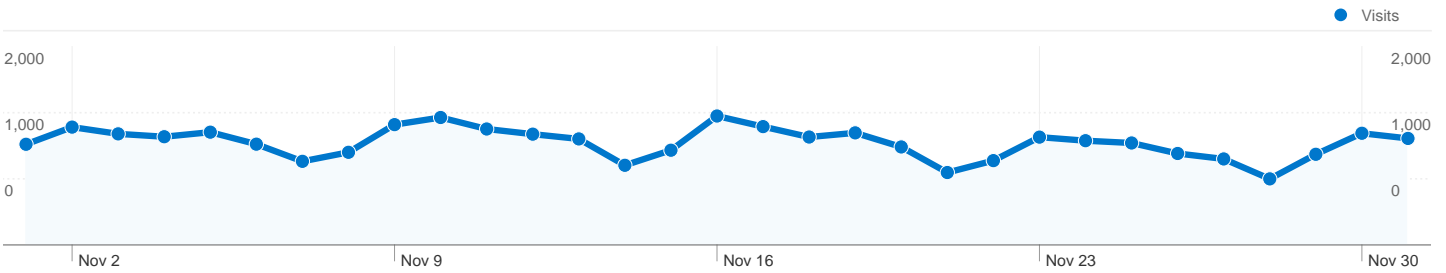

All traffic sources sent a total of 31,969 visits

- **48.92%** Direct Traffic
- **5.87%** Referring Sites
- **45.22%** Search Engines

- **Direct Traffic**
  15,638.00 (48.92%)
- **Search Engines**
  14,456.00 (45.22%)
- **Referring Sites**
  1,875.00 (5.87%)

Top Traffic Sources

Sources	Visits	% visits	Keywords	Visits	% visits
(direct) ((none))	15,638	48.92%	up the deise	2,914	20.16%
google (organic)	13,595	42.53%	upthedeise	2,450	16.95%
bing (organic)	461	1.44%	upthedeise.com	603	4.17%
boards.ie (referral)	284	0.89%	www.upthedeise.com	388	2.68%
upthedeise.com (referral)	268	0.84%	pennys waterford	192	1.33%