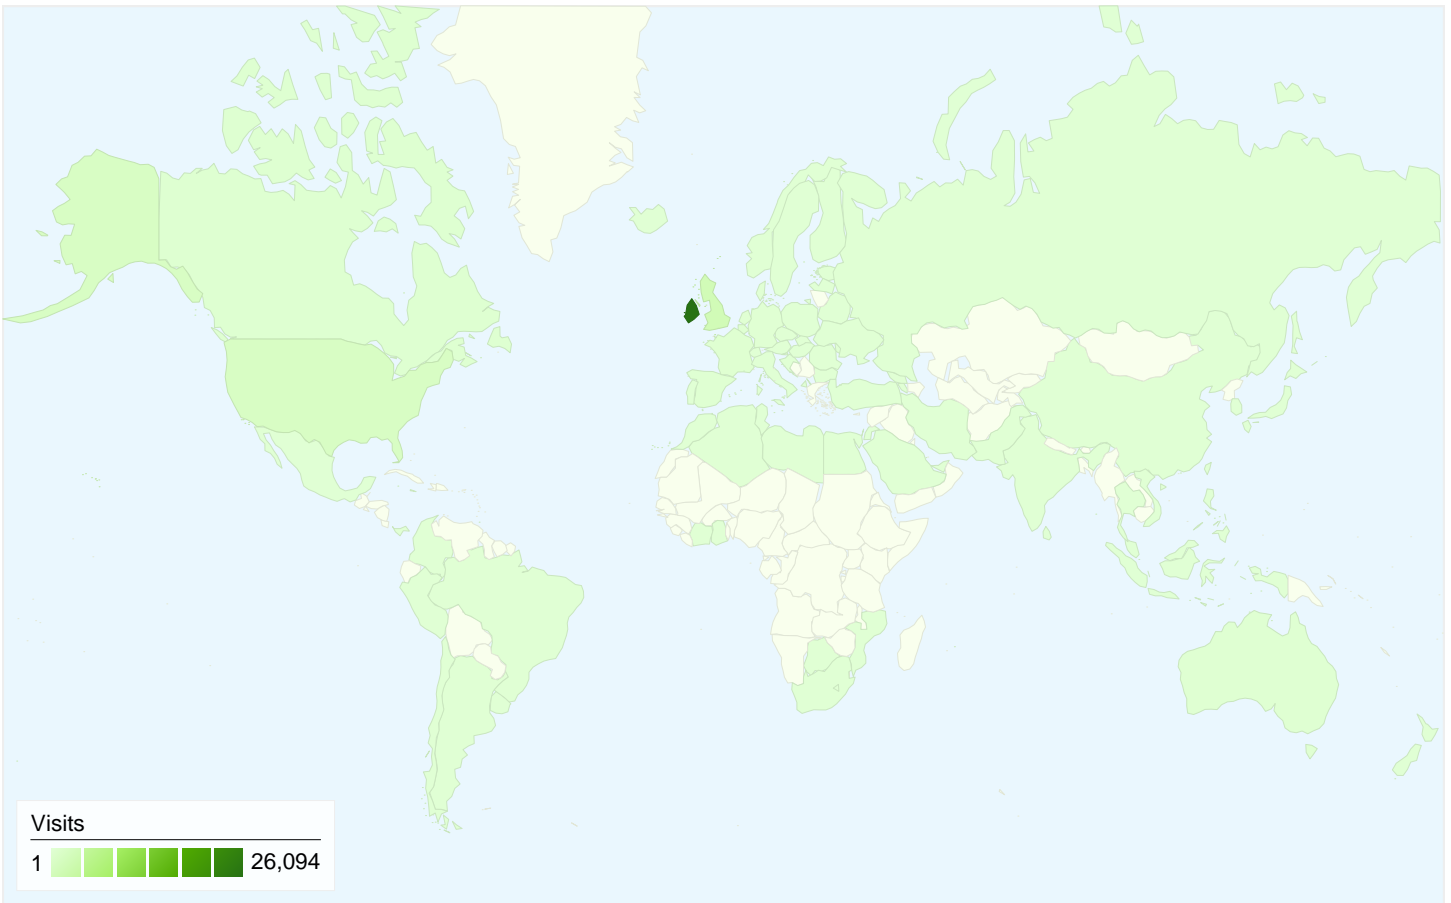

**All traffic sources sent a total of 31,969 visits**

-  **48.92%** Direct Traffic
-  **5.87%** Referring Sites
-  **45.22%** Search Engines

- **Direct Traffic**  
15,638.00 (48.92%)
- **Search Engines**  
14,456.00 (45.22%)
- **Referring Sites**  
1,875.00 (5.87%)

**31,969 visits came from 90 countries/territories**

Site Usage

Country/Territory	Visits	Pages/Visit	Avg. Time on Site	% New Visits	Bounce Rate
<b>Visits</b> <b>31,969</b> % of Site Total: 100.00%	<b>Pages/Visit</b> <b>6.56</b> Site Avg: 6.56 (0.00%)	<b>Avg. Time on Site</b> <b>00:04:50</b> Site Avg: 00:04:50 (0.00%)	<b>% New Visits</b> <b>29.61%</b> Site Avg: 29.57% (0.15%)	<b>Bounce Rate</b> <b>23.87%</b> Site Avg: 23.87% (0.00%)	
Ireland	26,094	6.76	00:04:57	28.11%	22.09%
United Kingdom	2,280	6.08	00:04:24	37.06%	31.71%
United States	1,301	5.26	00:03:08	29.59%	29.67%
Canada	301	6.72	00:04:23	30.90%	27.57%
France	275	5.87	00:06:32	33.82%	20.73%
Belgium	224	6.31	00:06:56	28.57%	20.09%
Australia	222	4.30	00:03:42	36.94%	33.33%
Spain	193	6.78	00:04:18	70.47%	17.10%
(not set)	167	7.07	00:10:23	23.95%	32.34%