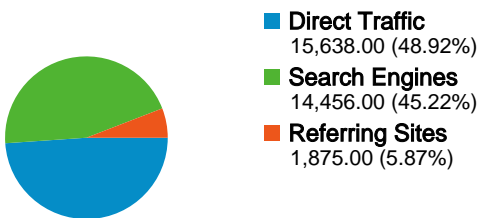

Traffic Sources Overview

Content Overview

Pages	Pageviews	% Pageviews
/waterfordmessageboard/index.	28,991	13.82%
/waterfordmessageboard/viewf	15,437	7.36%
/waterfordmessageboard/viewf	11,240	5.36%
/waterfordmessageboard/viewf	3,414	1.63%
/waterfordmessageboard/postin	3,320	1.58%